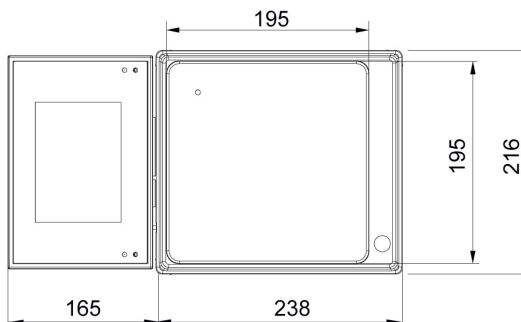

Statistics

Checkweighing

IR sensors

Animal weighing

Differential weighing

ALIBI Memory

Datasheet

WLY 12/F1/R Precision Balance	
Metrological parameters	
Maximum capacity [Max]	12 kg
Minimum load	-
Readability [d]	0,2 g
Verification scale interval [e]	-
Tare range	-12 kg
Repeatability	0,6 g
Linearity	±0,6 g
Stabilization time	3 s
Adjustment	external
OIML Class	-
Physical parameters	
Leveling system	manual
Protection class	IP 43
Weighing pan dimensions	300×300 mm
Packaging dimensions	570×390×170 mm
Net weight	5,2 kg
Gross weight	6 kg
Communication interface	
Communication interface	2×RS232, 2×USB-A, Ethernet, 4 IN / 4 OUT (digital), Wi-Fi
Electrical parameters	
Power supply	Adapter: 100 – 240V AC 50/60Hz 1A; 15V DC 2,4A Balance: 10 – 28V DC 1A max
Environmental conditions	
Operating temperature	+15 ÷ +30 °C
Storage temperature	-25 - +70 °C
Relative humidity	10% ÷ 85% RH no condensation

Software

Device dimensions

WLY 12/F1/R Precision Balance

F1 version

D2 version

C2 version