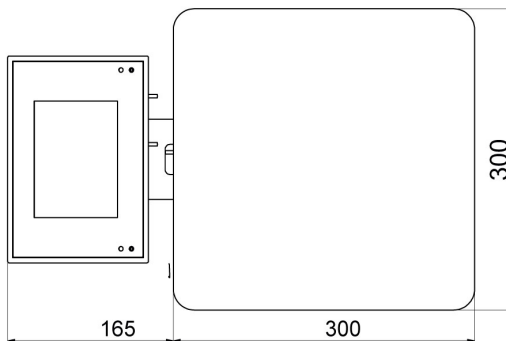

Device dimensions

WLY 12/F1/R Precision Balance

D2 version