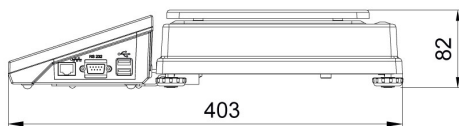

Device dimensions

WLY 12/F1/R Precision Balance

D2 version