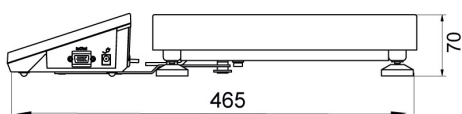

Device dimensions

WLY 12/F1/R Precision Balance

F1 version