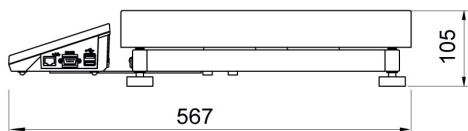

Software

Device dimensions

WLY 12/F1/R Precision Balance

F1 version

D2 version

C2 version